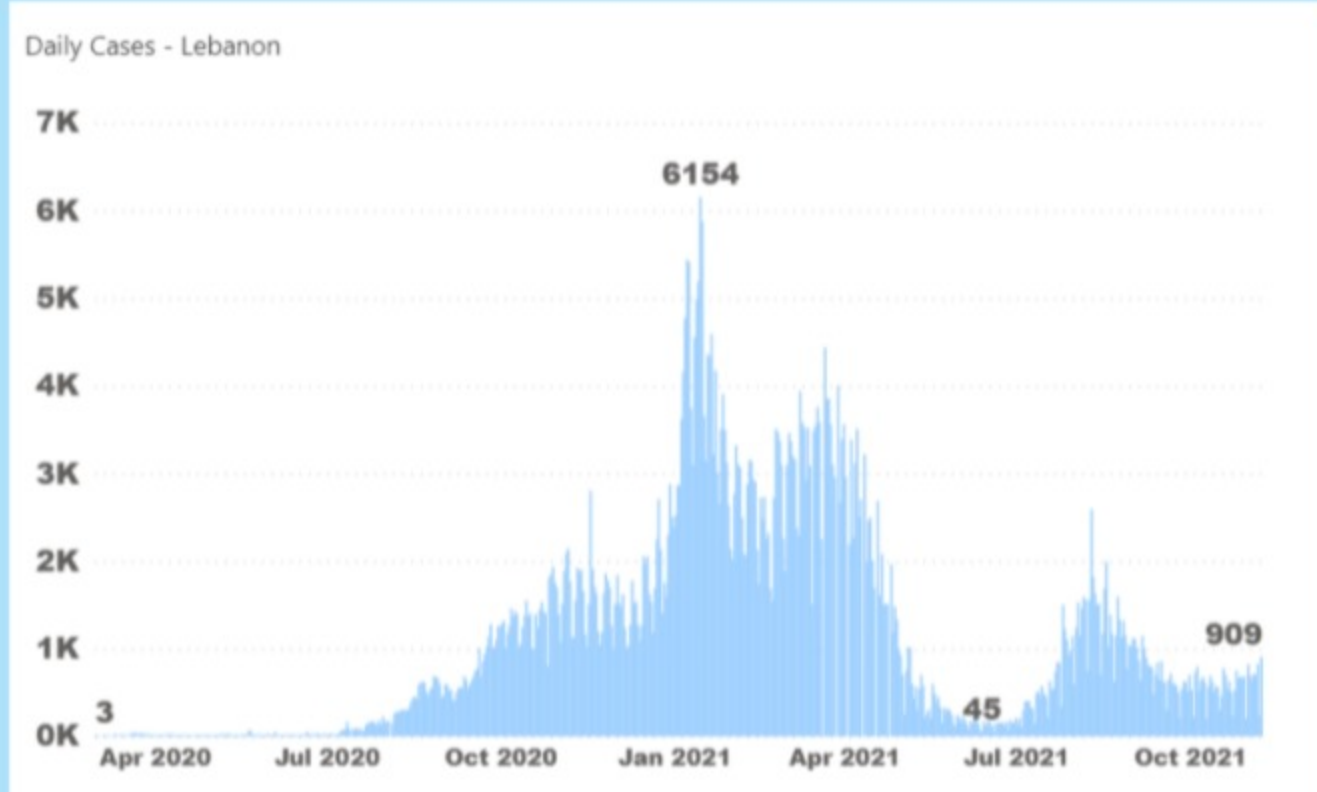

Please check UNRWA Coronavirus (COVID-19) dashboard for statistical updates by following the link [here](#).

Please check WHO's Coronavirus (COVID-19) dashboard for statistical updates by following the link [here](#).

The "Health Department Annual Report 2020" can be accessed via the following hyperlink:
<https://www.unrwa.org/2020UNRWAHealthAnnualReport>