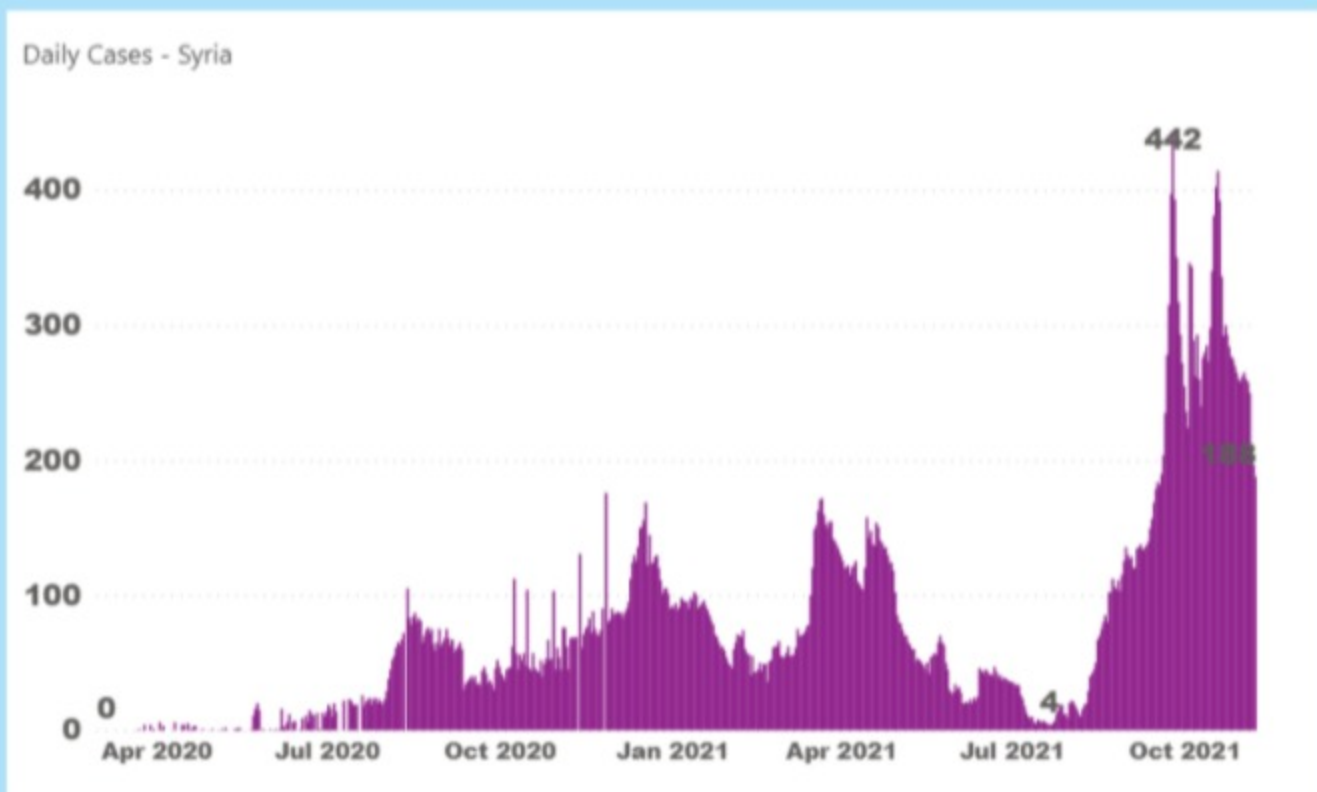

Please check UNRWA Coronavirus (COVID-19) dashboard for statistical updates by following the link [here](#).

Please check WHO's Coronavirus (COVID-19) dashboard for statistical updates by following the link [here](#).

The "Health Department Annual Report 2020" can be accessed via the following hyperlink:
<https://www.unrwa.org/2020UNRWAHealthAnnualReport>