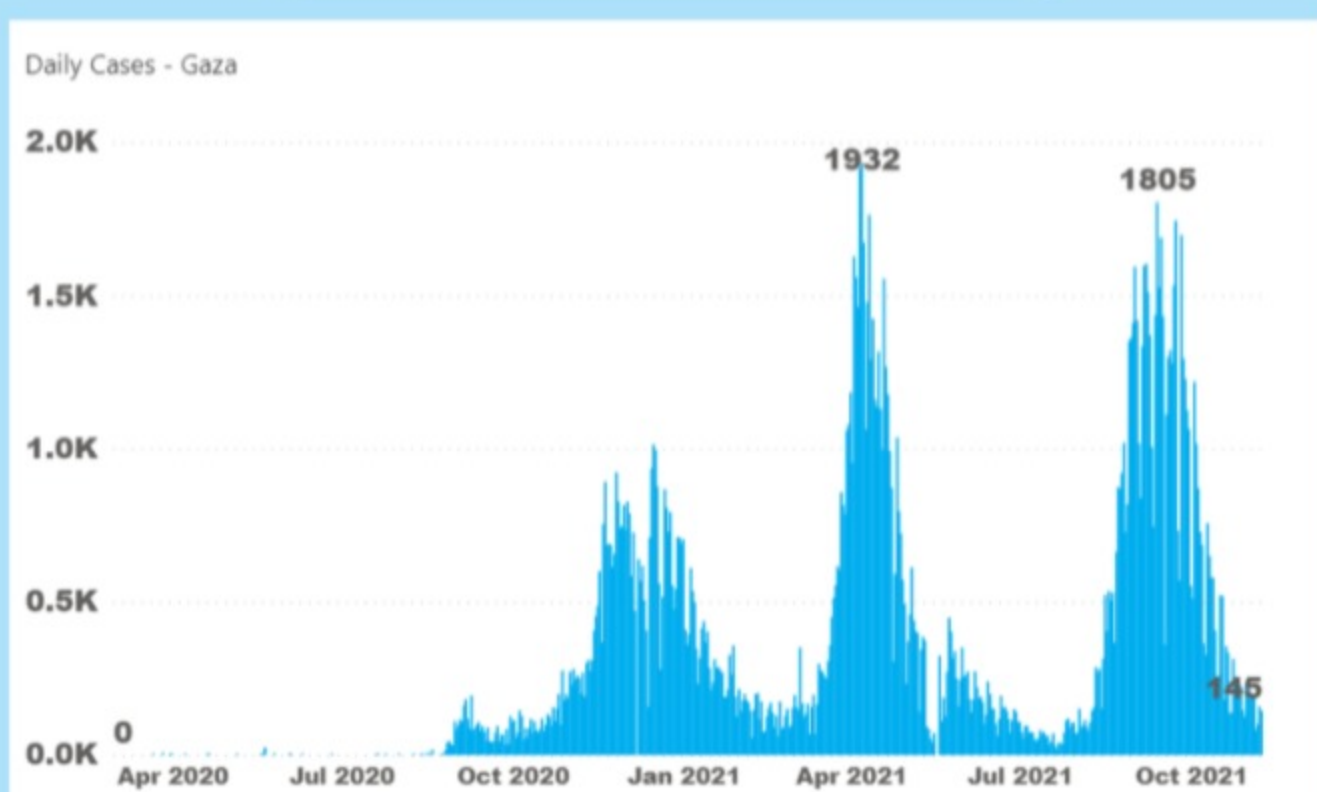

Please check UNRWA Coronavirus (COVID-19) dashboard for statistical updates by following the link [here](#).

Please check WHO's Coronavirus (COVID-19) dashboard for statistical updates by following the link [here](#).

The "Health Department Annual Report 2020" can be accessed via the following hyperlink:
<https://www.unrwa.org/2020UNRWAHealthAnnualReport>