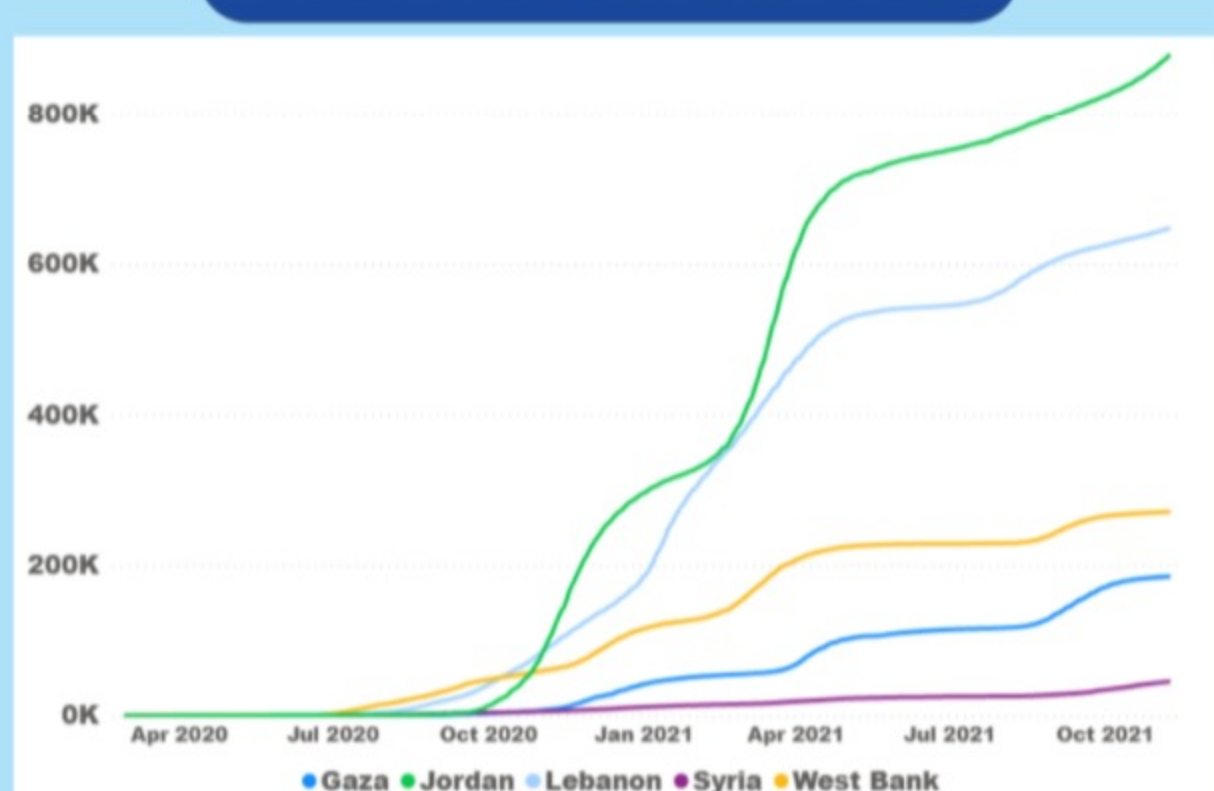

[View this email in your browser](#)

COVID-19 Field Update

10 November 2021

UNRWA الأونروا	Daily confirmed cases	Cumulative confirmed cases	Daily deaths	Cumulative deaths	Cumulative cases of Palestine Refugees*	Cumulative Deaths of Palestine Refugees
Gaza	145	185,134	2	1,605	85,505	801
Jordan	2,562	878,366	17	11,145	1,513	12
Lebanon	909	647,778	5	8,556	15,559	450
Syria	188	45,284	10	2,630	874	9
West Bank	101	270,960	4	3,128	40,625	248
All Fields**	3,905	2,027,522	38	27,064	144,076	1,520

*Unofficial data except for Gaza
 ** Note: West Bank data includes East Jerusalem based on the daily update of the Palestinian MoH. The update shows the latest available data.

Cumulative number of COVID-19 cases