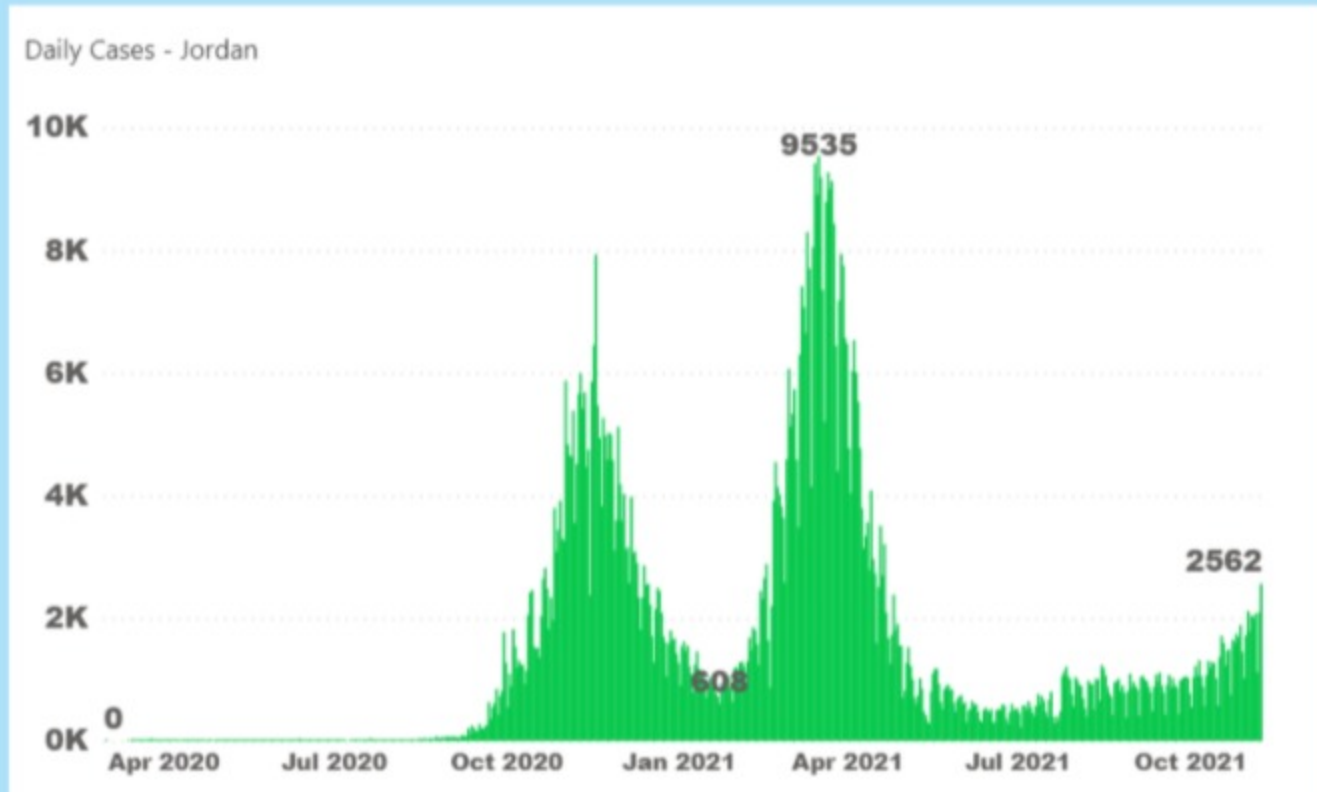

Please check UNRWA Coronavirus (COVID-19) dashboard for statistical updates by following the link [here](#).

Please check WHO's Coronavirus (COVID-19) dashboard for statistical updates by following the link [here](#).

The "Health Department Annual Report 2020" can be accessed via the following hyperlink:
<https://www.unrwa.org/2020UNRWAHealthAnnualReport>