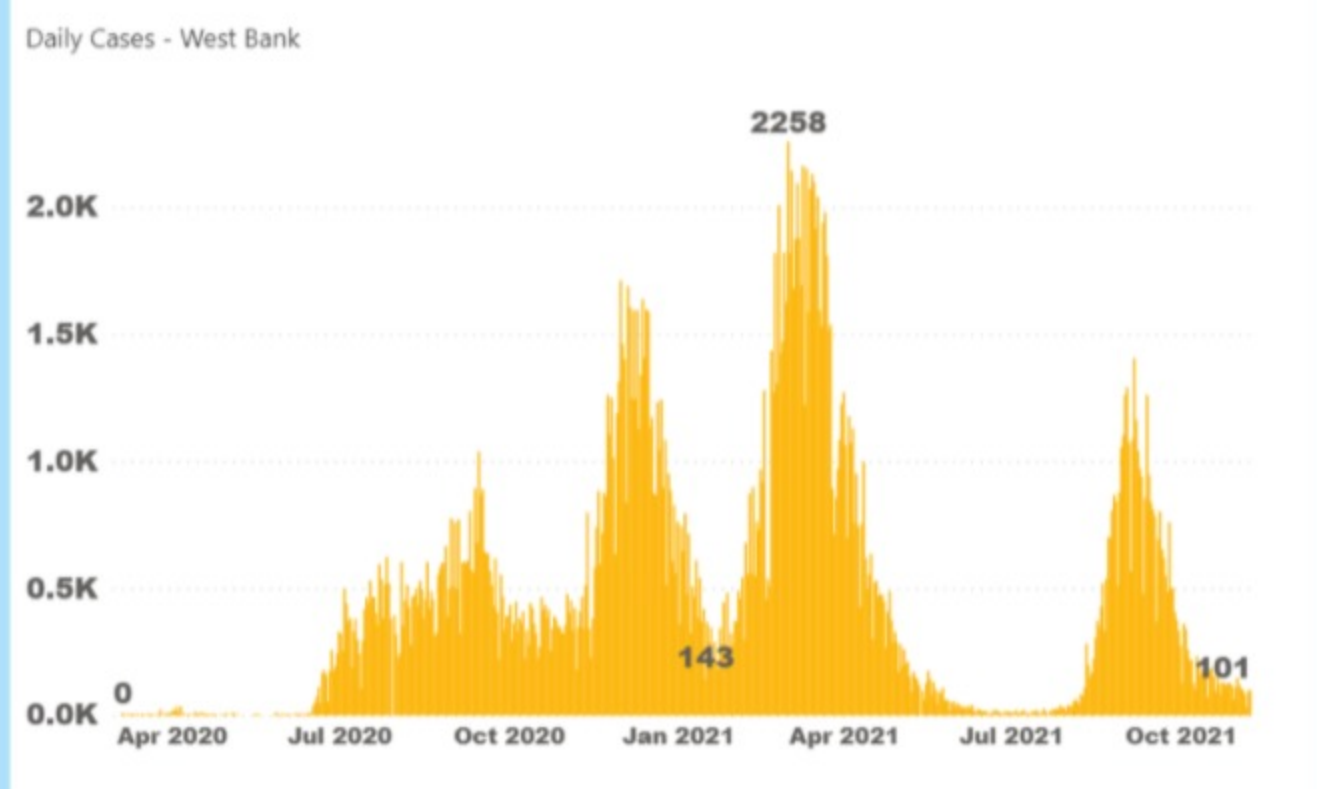

Please check UNRWA Coronavirus (COVID-19) dashboard for statistical updates by following the link [here](#).

Please check WHO's Coronavirus (COVID-19) dashboard for statistical updates by following the link [here](#).

The "Health Department Annual Report 2020" can be accessed via the following hyperlink:
<https://www.unrwa.org/2020UNRWAHealthAnnualReport>