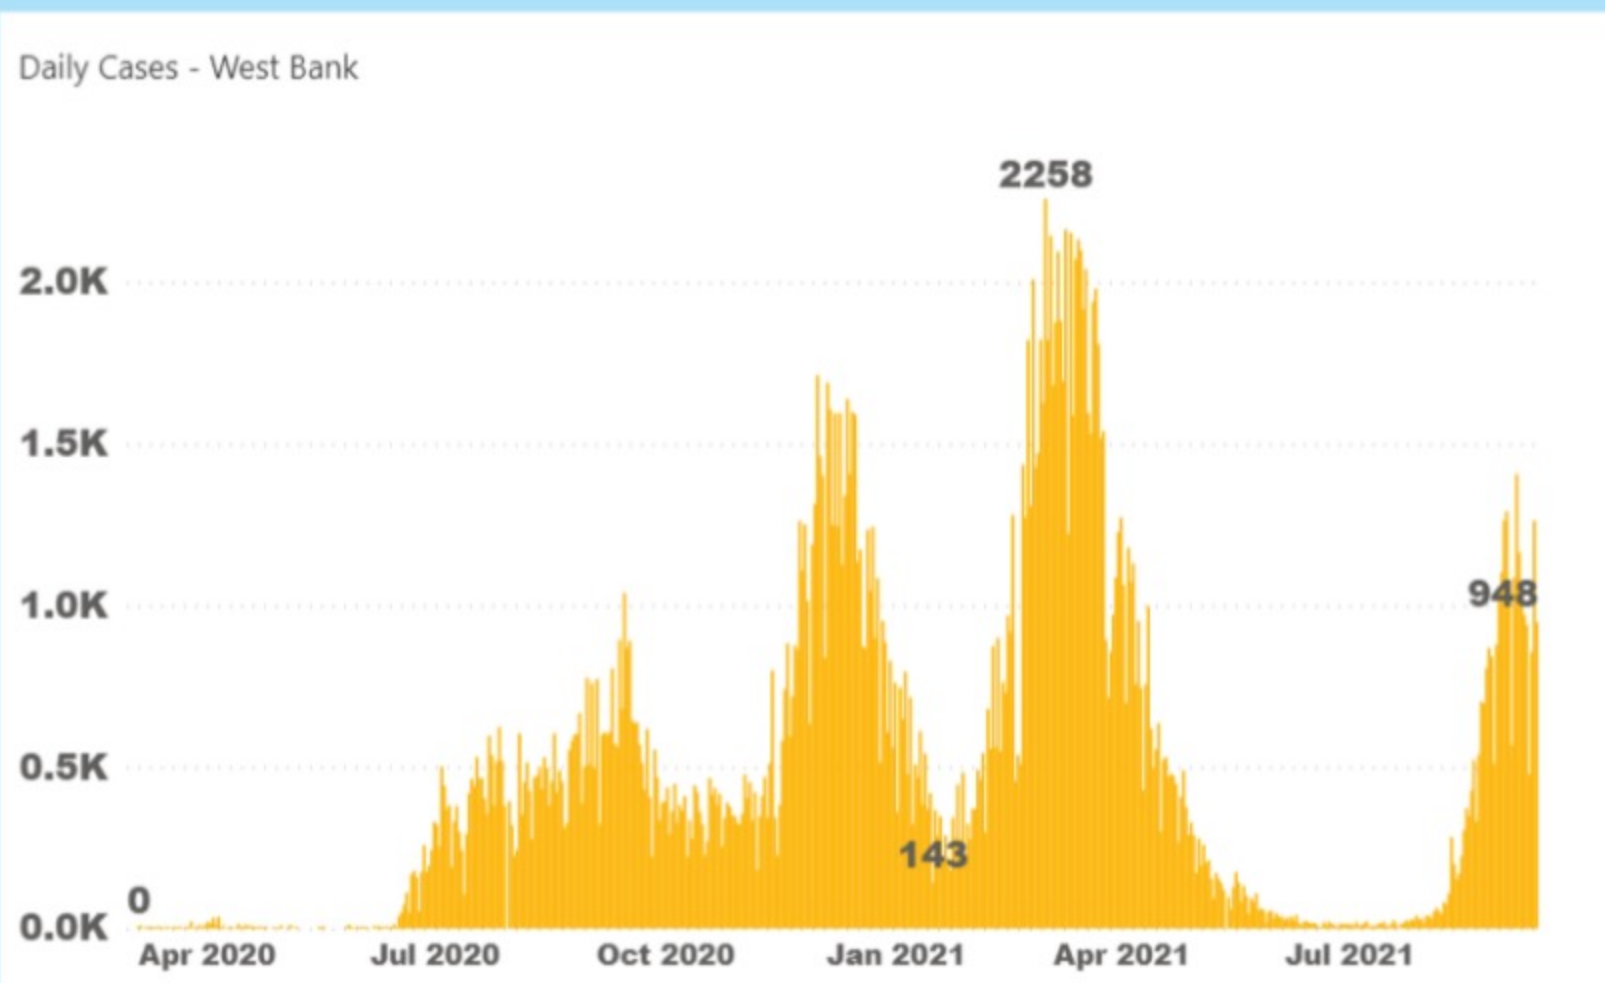

Daily COVID-19 cases

Please check WHO's Coronavirus (COVID-19) dashboard for statistical updates by following the link [here](#) or below.

The "Health Department Annual Report 2020" can be accessed via the following hyperlink:
<https://www.unrwa.org/2020UNRWAHealthAnnualReport>