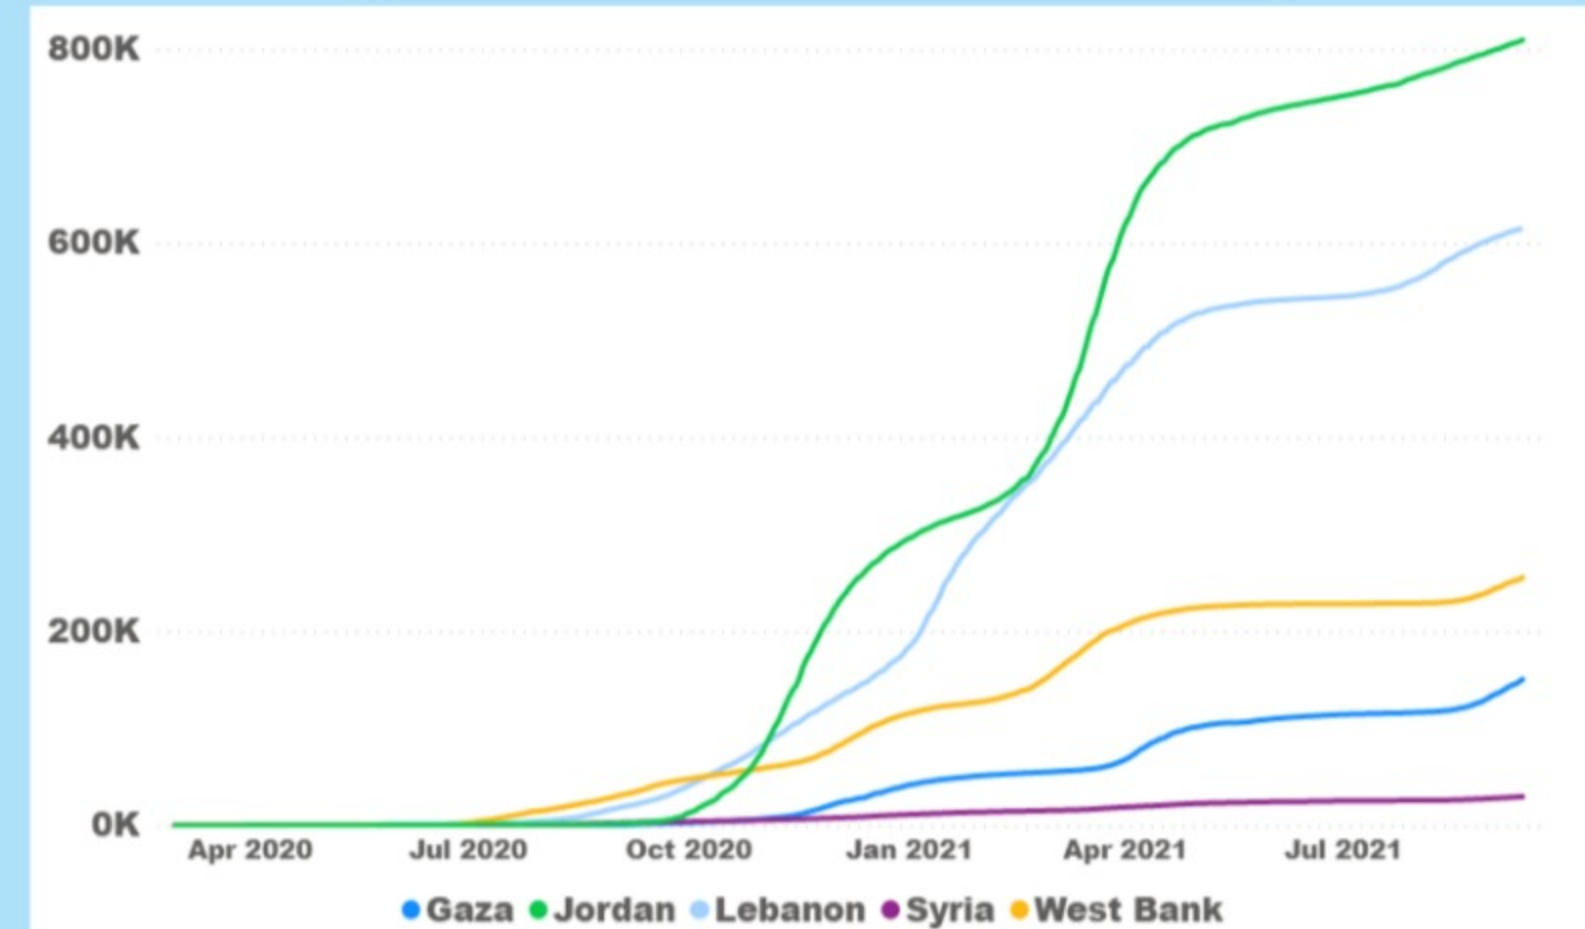

بحصولك على التطعيم،
تحمي مجتمعتك
**Get YOURSELF vaccinated,
Protect YOUR COMMUNITY**

[View this email in your browser](#)

COVID-19 Field Update

15 September 2021

UNRWA الأونروا	Daily confirmed cases	Cumulative confirmed cases	Daily deaths	Cumulative deaths	Cumulative cases of Palestine Refugees*	Cumulative Deaths of Palestine Refugees
Gaza	1,527	150,700	10	1,238	50,512	584
Jordan	973	809,443	11	10,568	1,366	12
Lebanon	706	614,688	8	8,210	14,299	421
Syria	157	29,805	7	2,090	702	9
West Bank	948	255,453	6	2,877	38,079	248
All Fields **	4,311	1,860,089	42	24,983	104,958	1,274

*Unofficial data except for Gaza
** Note: West Bank data includes East Jerusalem based on the daily update of the Palestinian MoH. The update shows the latest available data.

Cumulative number of COVID-19 cases