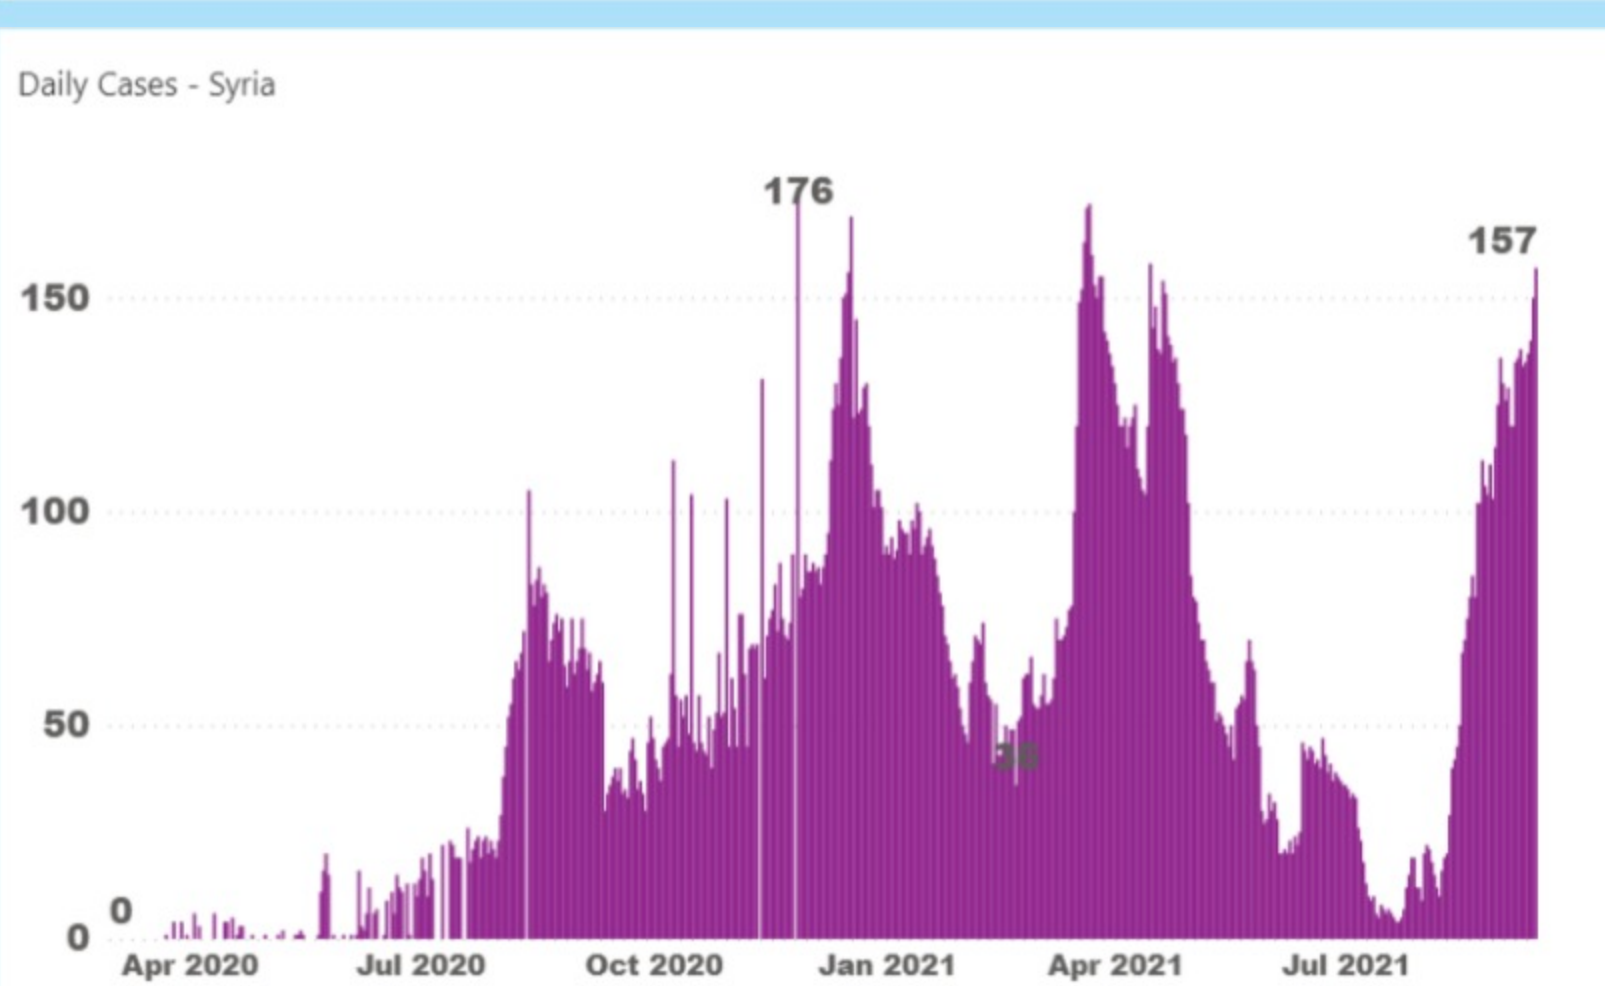

Daily COVID-19 cases

Please check WHO's Coronavirus (COVID-19) dashboard for statistical updates by following the link [here](#) or below.

The "Health Department Annual Report 2020" can be accessed via the following hyperlink:
<https://www.unrwa.org/2020UNRWAHealthAnnualReport>