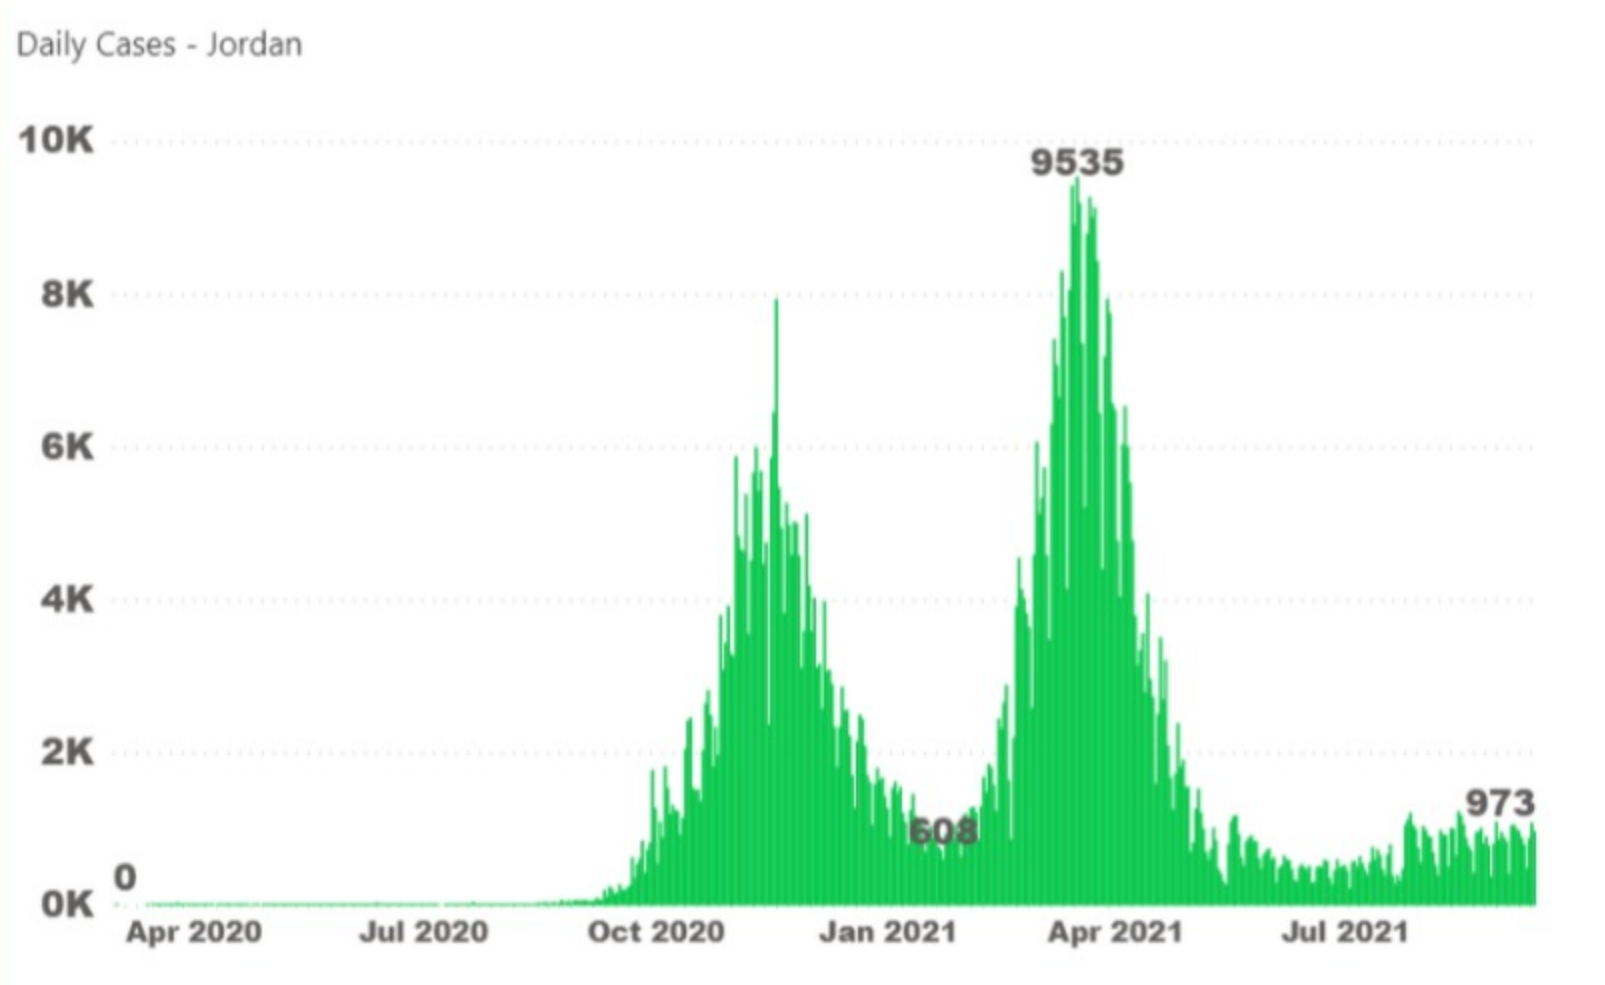

Daily COVID-19 cases

Please check WHO's Coronavirus (COVID-19) dashboard for statistical updates by following the link [here](#) or below.

The "Health Department Annual Report 2020" can be accessed via the following hyperlink:
<https://www.unrwa.org/2020UNRWAHealthAnnualReport>