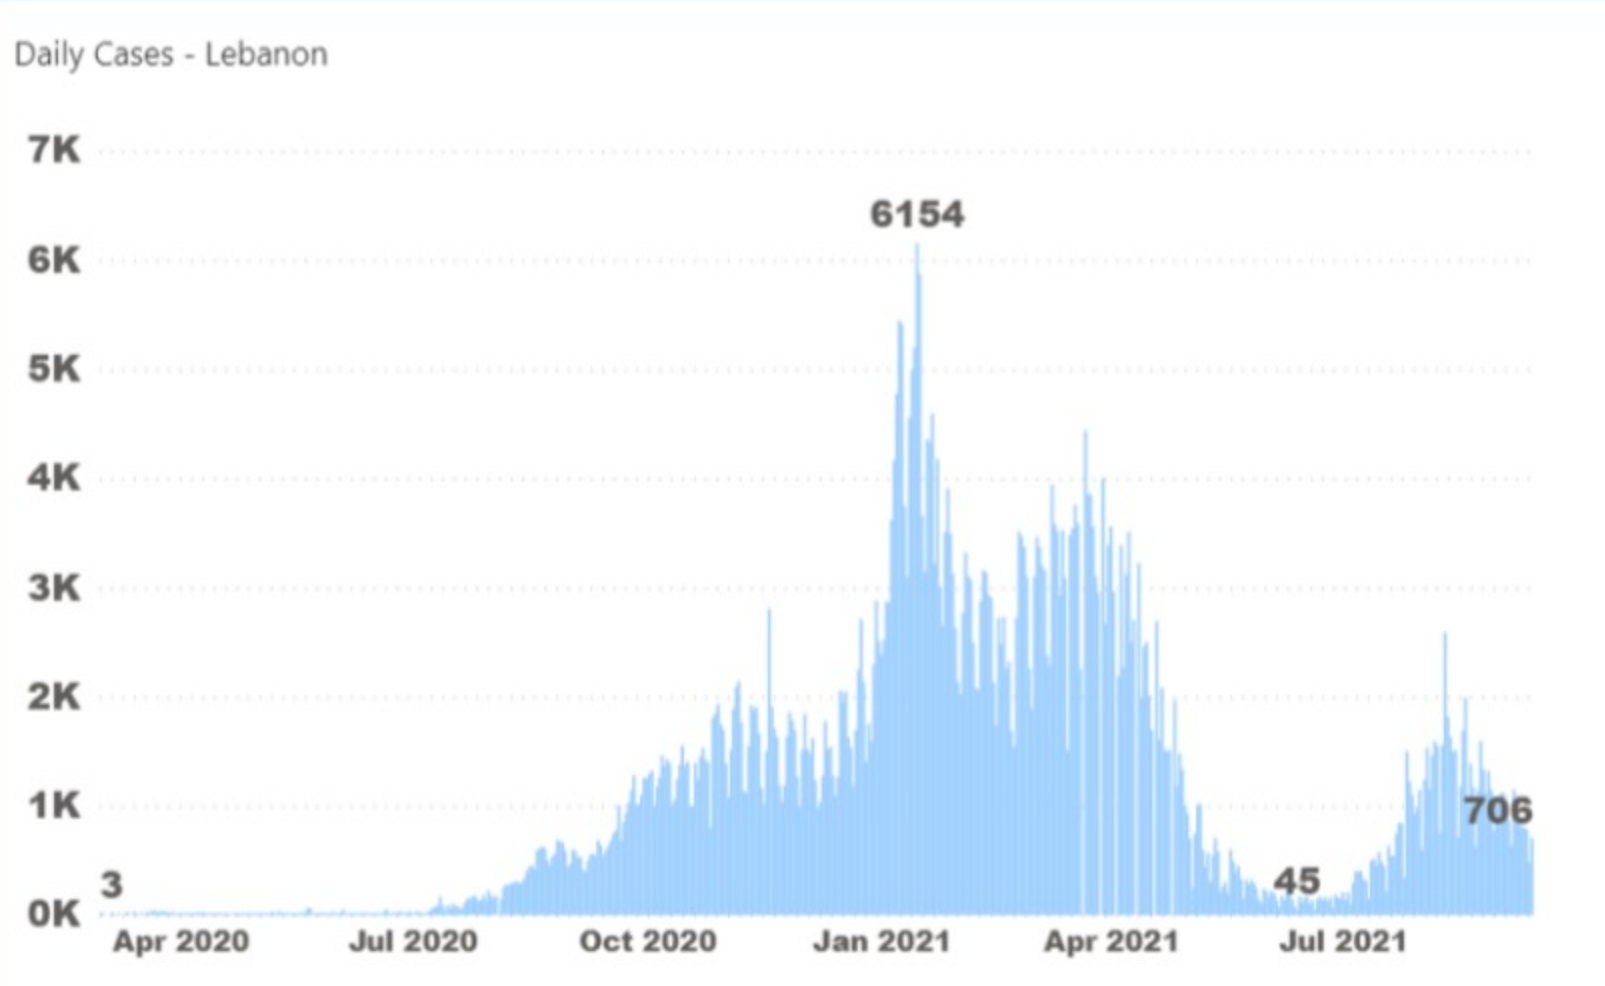

Daily COVID-19 cases

Please check WHO's Coronavirus (COVID-19) dashboard for statistical updates by following the link [here](#) or below.

The "Health Department Annual Report 2020" can be accessed via the following hyperlink:
<https://www.unrwa.org/2020UNRWAHealthAnnualReport>