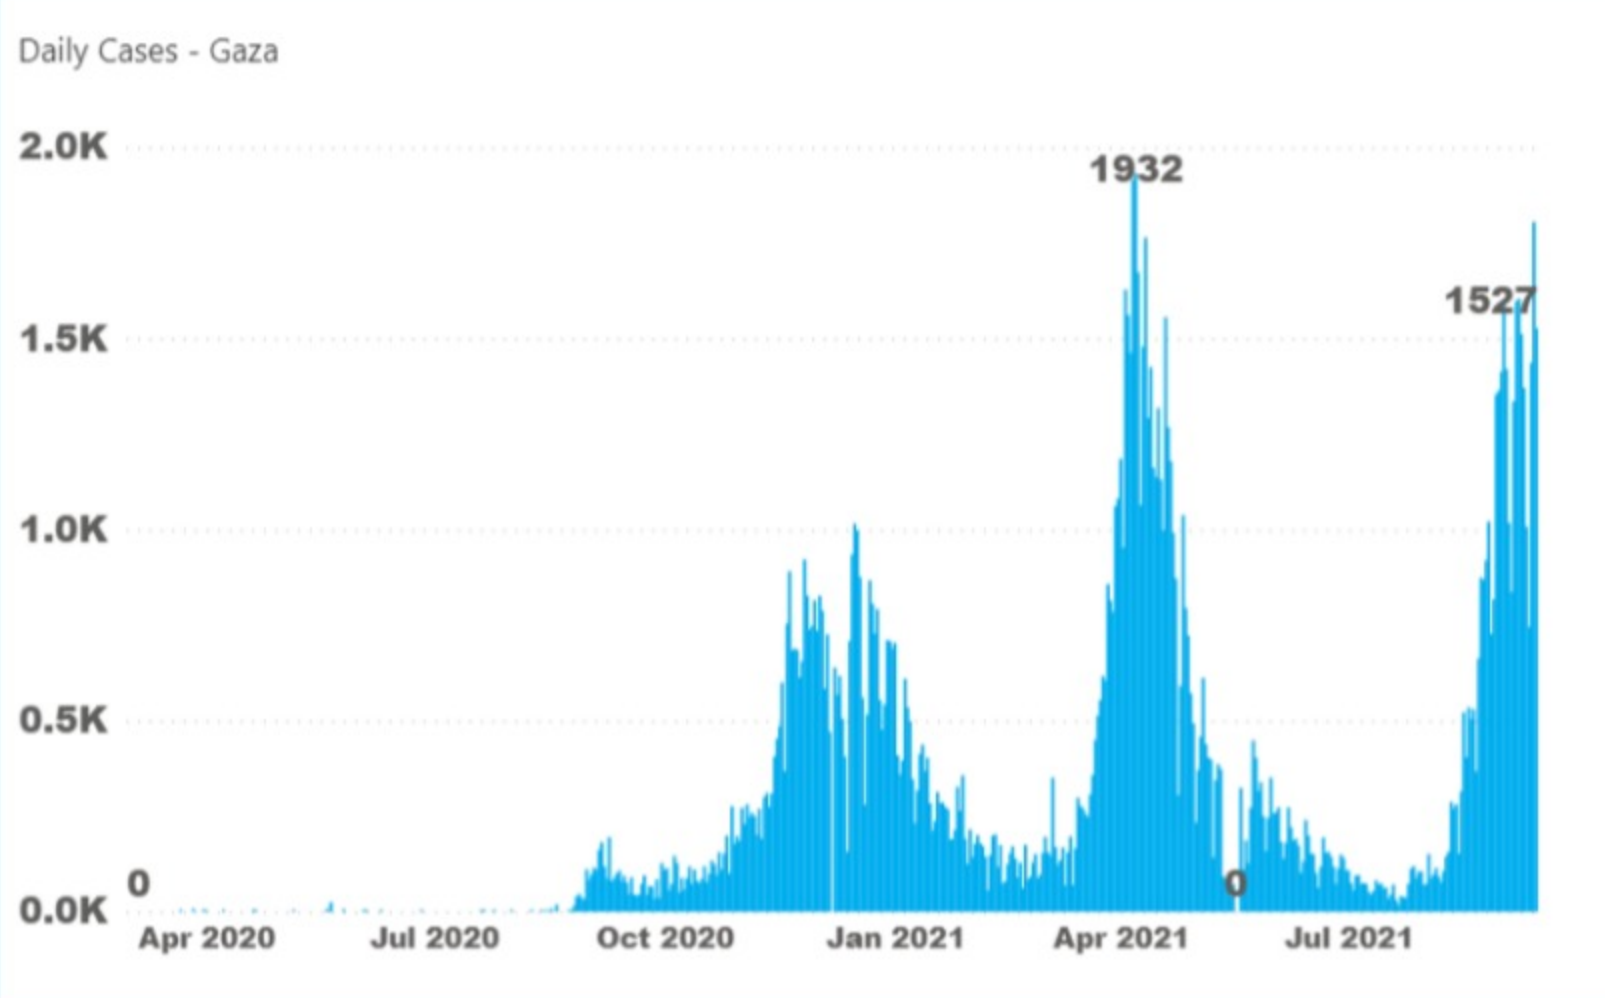

Daily COVID-19 cases

Please check WHO's Coronavirus (COVID-19) dashboard for statistical updates by following the link [here](#) or below.

The "Health Department Annual Report 2020" can be accessed via the following hyperlink:
<https://www.unrwa.org/2020UNRWAHealthAnnualReport>