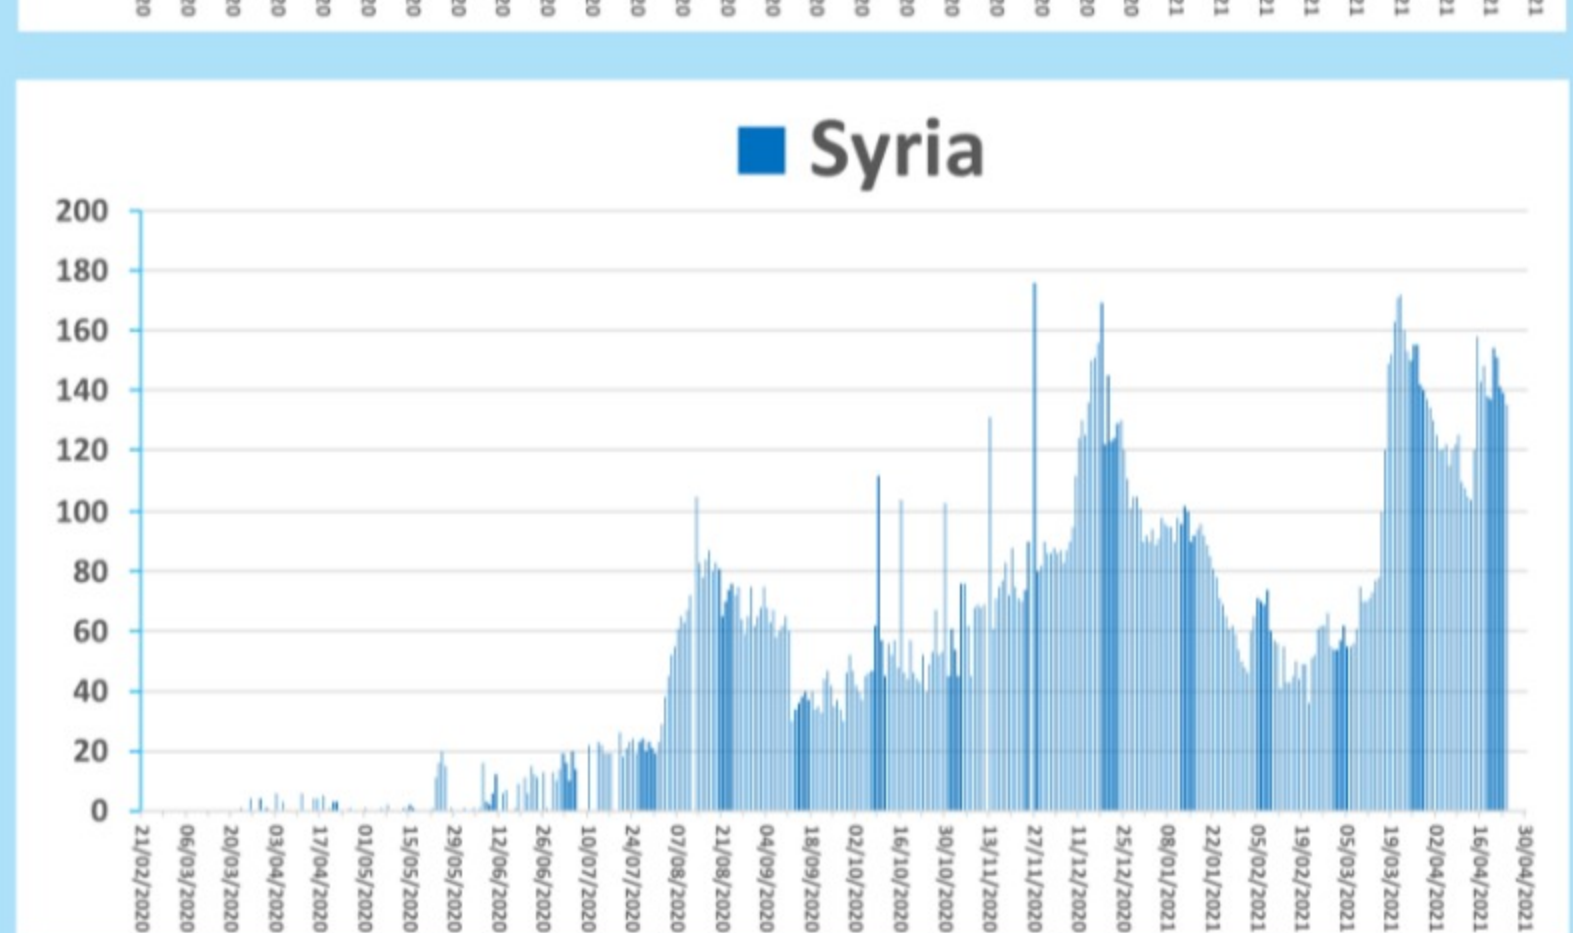

Daily COVID-19 cases

Please check WHO's Coronavirus (COVID-19) dashboard for statistical updates by following the link [here](#) or below.

The "Health Department Annual Report 2019" can be accessed via the following hyperlink:

<https://www.unrwa.org/2019UNRWAHealthAnnualReport>

In addition, as Supplement to the HD Annual Report 2019, a report on the "First 100 days and beyond: UNRWA's health response to covid-19 pandemic" can be accessed via the following hyperlink:

<https://www.unrwa.org/100daysUNRWAActionCOVID19>