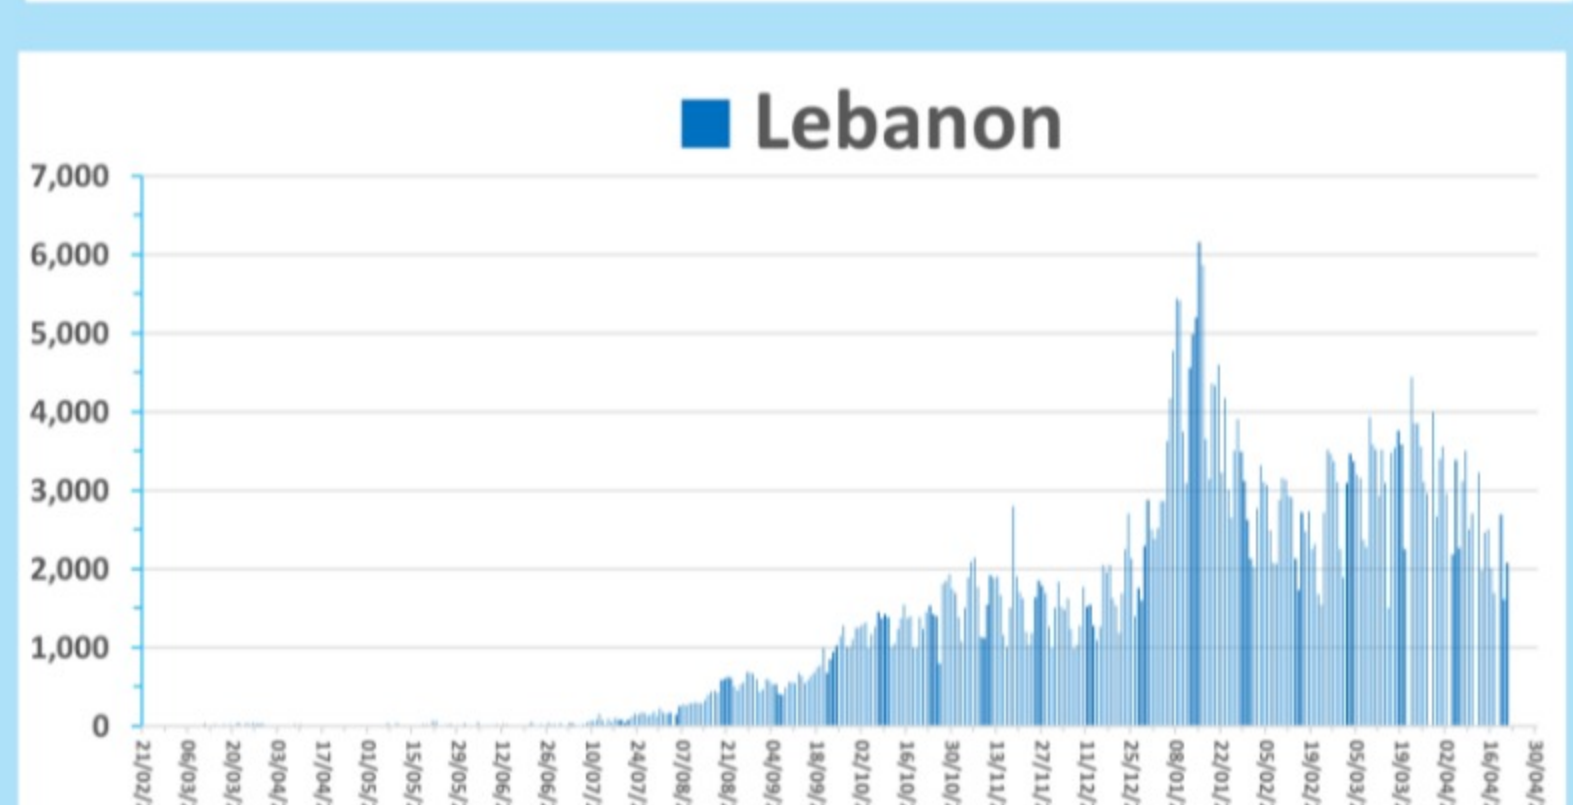

Daily COVID-19 cases

Please check WHO's Coronavirus (COVID-19) dashboard for statistical updates by following the link [here](#) or below.

The "Health Department Annual Report 2019" can be accessed via the following hyperlink:

<https://www.unrwa.org/2019UNRWAHealthAnnualReport>

In addition, as Supplement to the HD Annual Report 2019, a report on the "First 100 days and beyond: UNRWA's health response to covid-19 pandemic" can be accessed via the following hyperlink:

<https://www.unrwa.org/100daysUNRWAActionCOVID19>