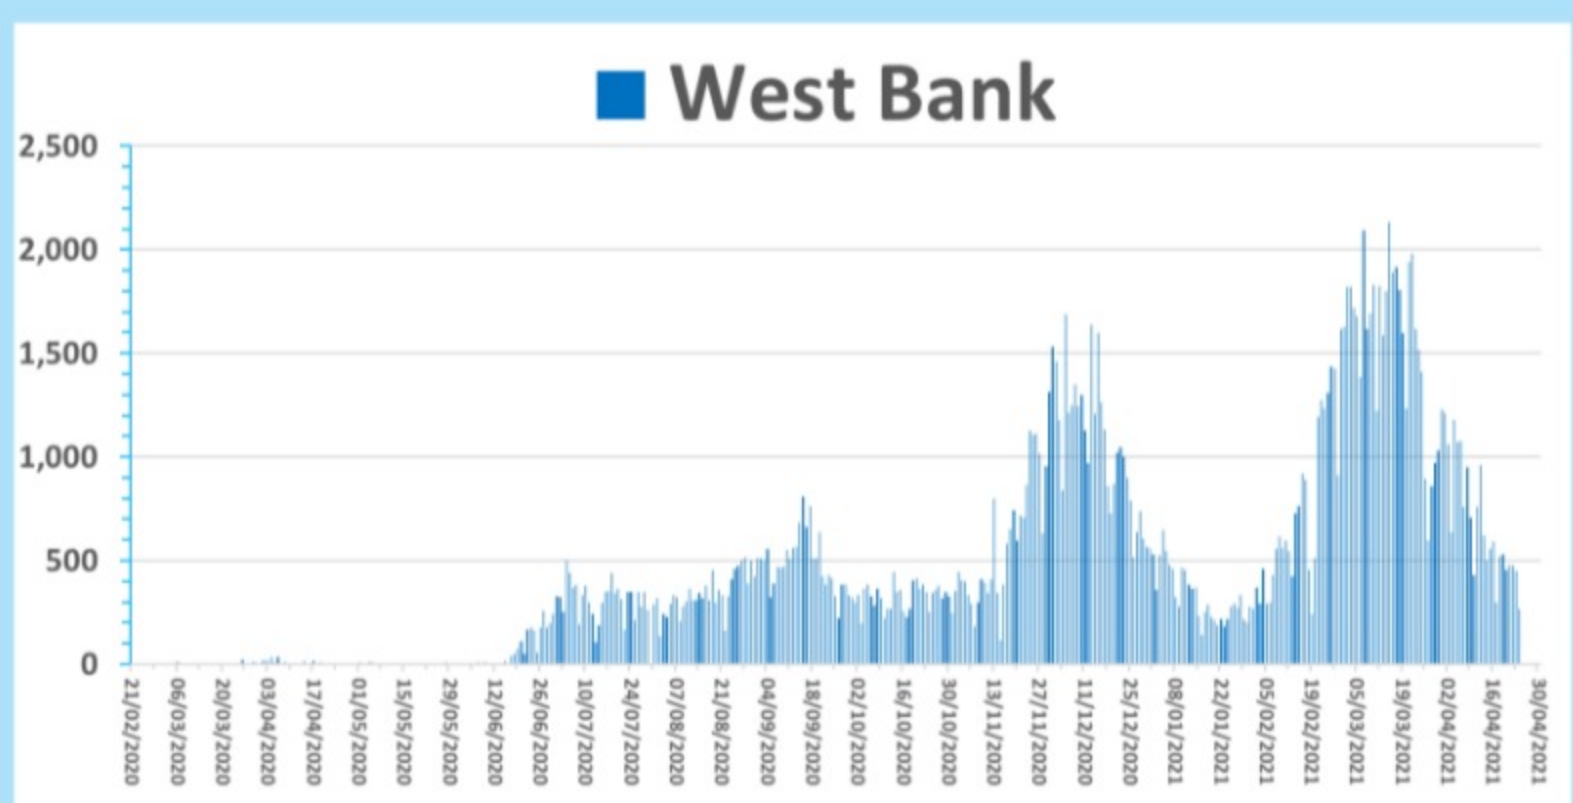

Daily COVID-19 cases

Please check WHO's Coronavirus (COVID-19) dashboard for statistical updates by following the link [here](#) or below.

The "Health Department Annual Report 2019" can be accessed via the following hyperlink:

<https://www.unrwa.org/2019UNRWAHealthAnnualReport>

In addition, as Supplement to the HD Annual Report 2019, a report on the "First 100 days and beyond: UNRWA's health response to covid-19 pandemic" can be accessed via the following hyperlink:

<https://www.unrwa.org/100daysUNRWAActionCOVID19>