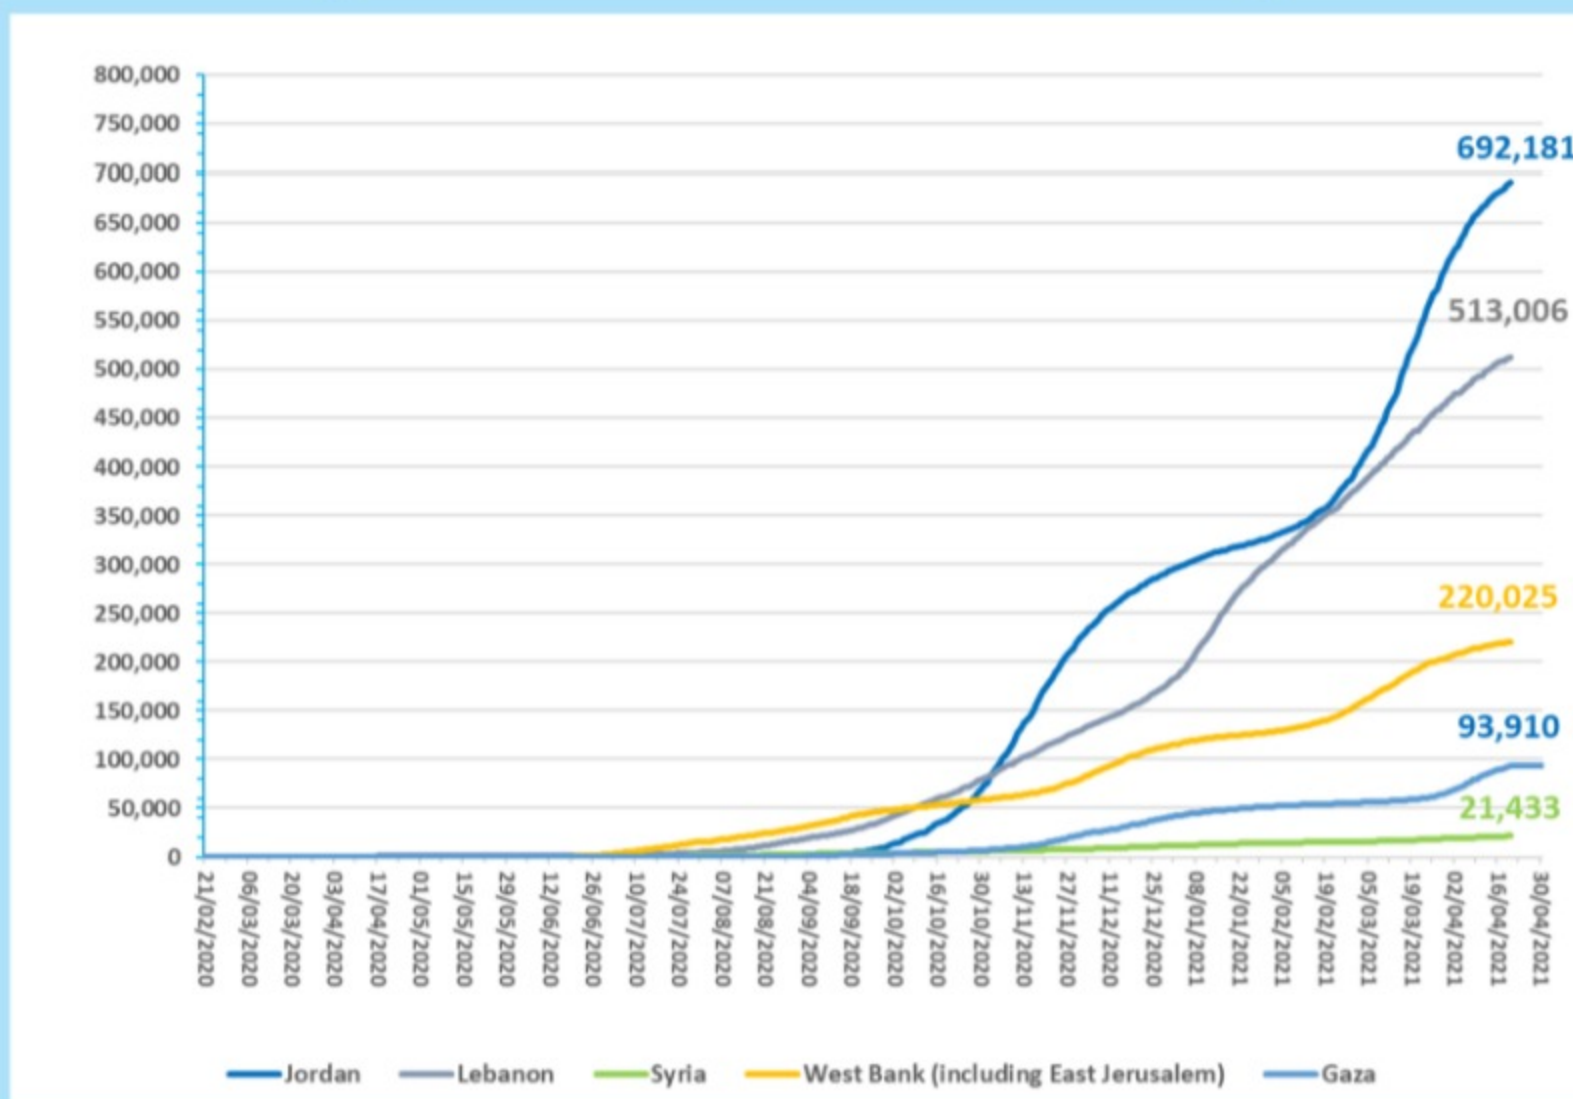

Cumulative number of COVID-19 cases