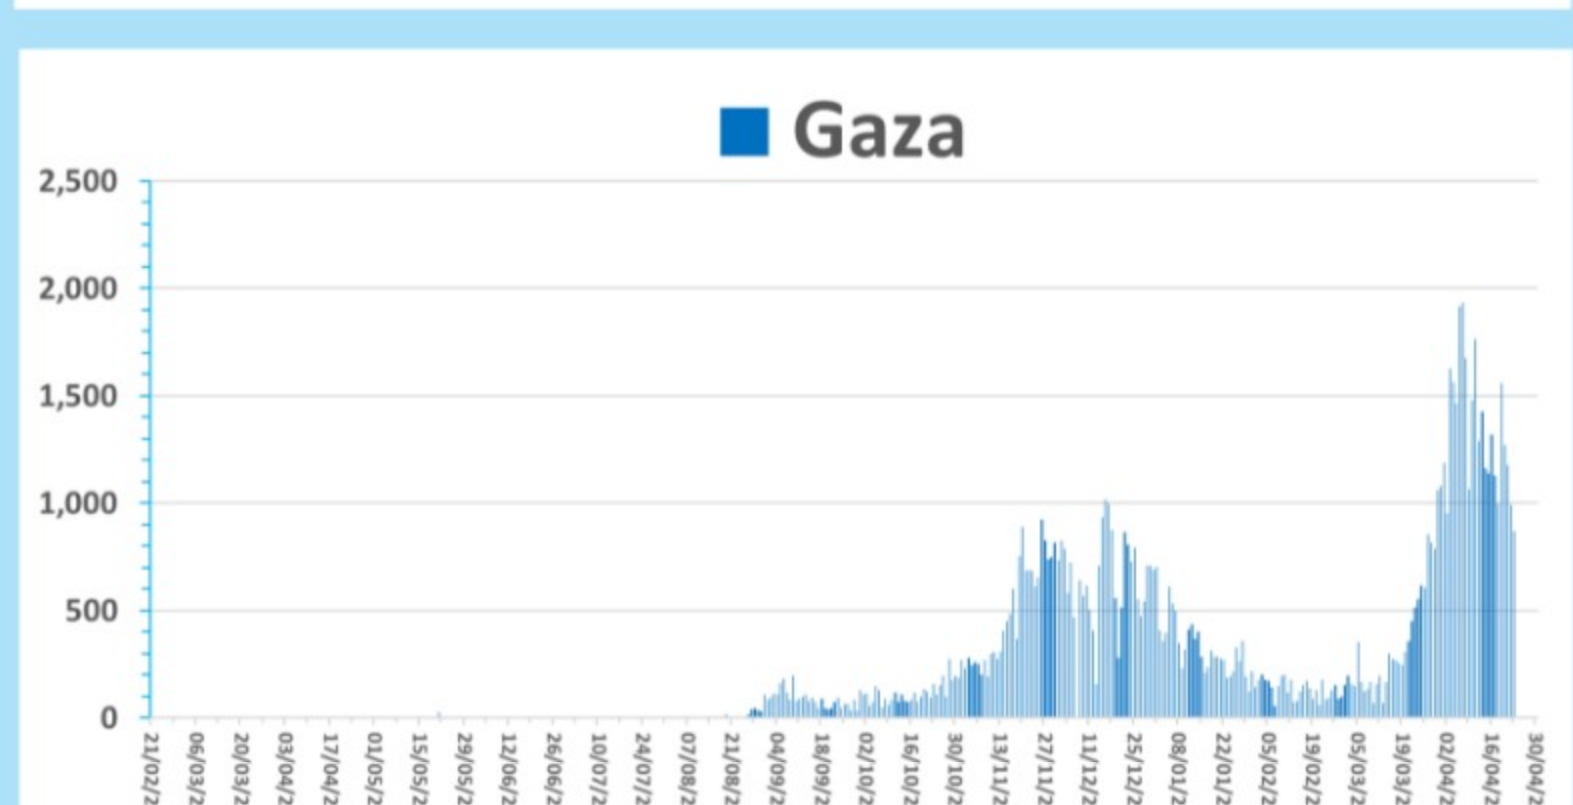

Daily COVID-19 cases

Please check WHO's Coronavirus (COVID-19) dashboard for statistical updates by following the link [here](#) or below.

The "Health Department Annual Report 2019" can be accessed via the following hyperlink:

<https://www.unrwa.org/2019UNRWAHealthAnnualReport>

In addition, as Supplement to the HD Annual Report 2019, a report on the "First 100 days and beyond: UNRWA's health response to covid-19 pandemic" can be accessed via the following hyperlink:

<https://www.unrwa.org/100daysUNRWAActionCOVID19>