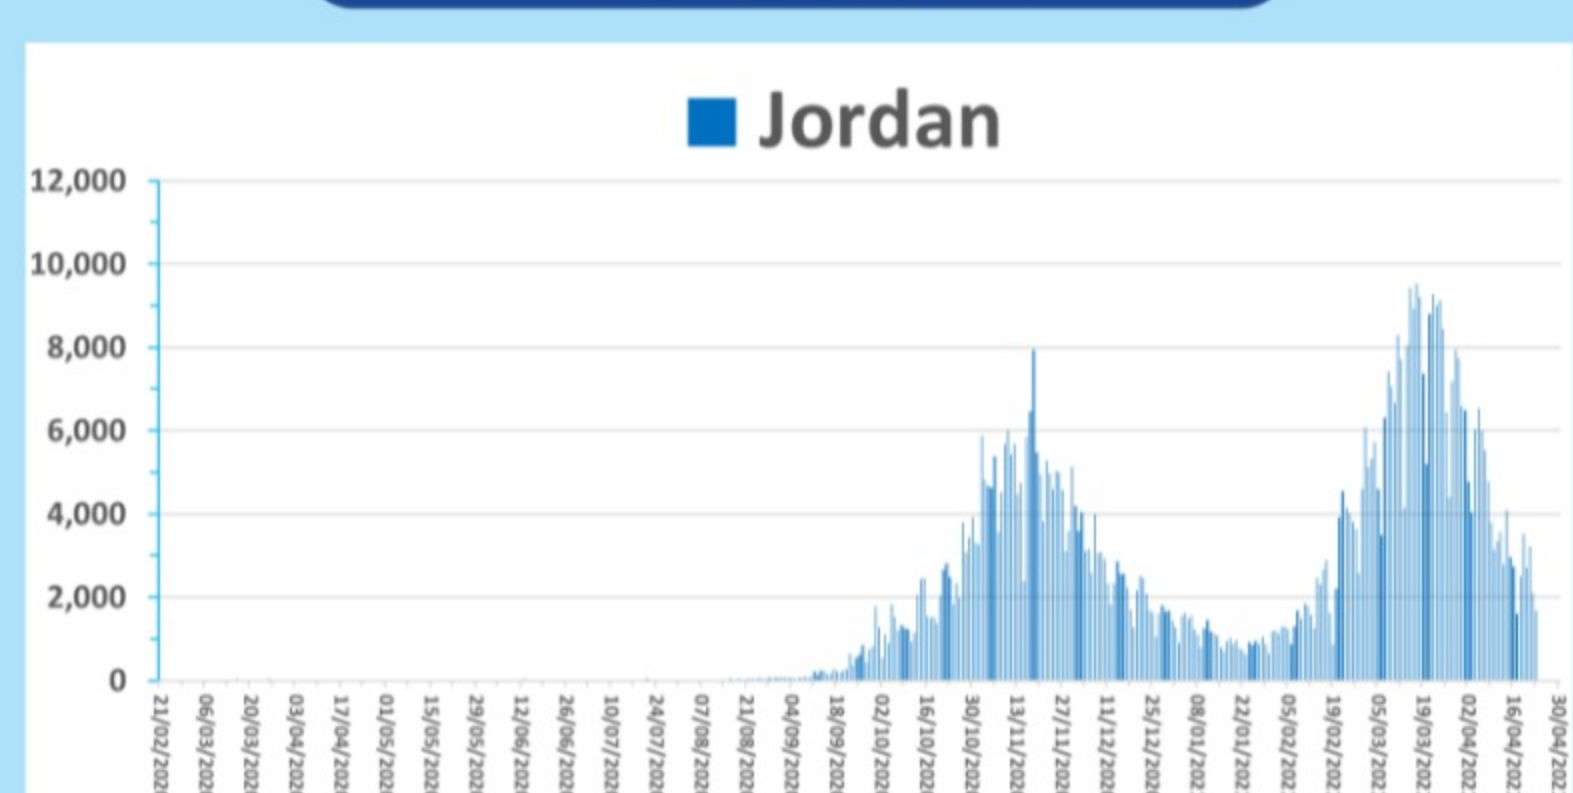

Daily COVID-19 cases

Please check WHO's Coronavirus (COVID-19) dashboard for statistical updates by following the link [here](#) or below.

The "Health Department Annual Report 2019" can be accessed via the following hyperlink:

<https://www.unrwa.org/2019UNRWAHealthAnnualReport>

In addition, as Supplement to the HD Annual Report 2019, a report on the "First 100 days and beyond: UNRWA's health response to covid-19 pandemic" can be accessed via the following hyperlink:

<https://www.unrwa.org/100daysUNRWAActionCOVID19>